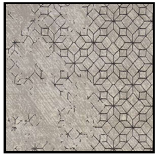

■ R864SBX • Turquoise 200 x 290 cm / 79 x 114 in

■ R864SZX • Brick

■ R864SHX • Gold

■ R864SGX • Grey

■ R864SXX • Anthracite

SCHEMATICS

RECTANGULAR

200cm x 290cm
78,74" x 114,17"

FINISHINGS

Color

ANTHRACITE

GREY

GOLD

TURQUOISE

BRICK RED

TECHNICAL INFORMATION

Patina combines texture and colour in delicate line work on a soft background; more it is a perfect blend of high quality polyester and hspp yarns. The vivid and playful colours bring depth and warmth to the vintage yet contemporary designs.