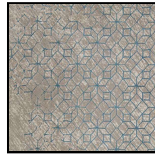

■ R864SBX • Turquoise 200 x 290 cm / 79 x 114 in

■ R864SZX • Brick

■ R864SHX • Gold

■ R864SGX • Grey

■ R864SXX • Anthracite

SCHEMATICS

RECTANGULAR

200cm x 290cm
78,74" x 114,17"

FINISHINGS

Color

ANTHRACITE

GREY

GOLD

TURQUOISE

BRICK RED

TECHNICAL INFORMATION

Patina combines texture and colour in delicate line work on a soft background; more it is a perfect blend of high quality polyester and hspp yarns. The vivid and playful colours bring depth and warmth to the vintage yet contemporary designs.